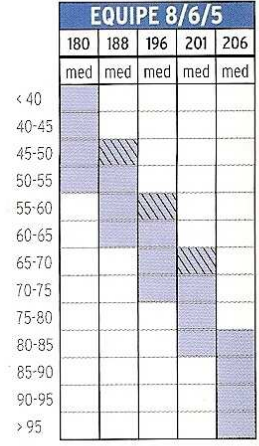

NORDIC WEIGHT CHART

BODYWEIGHT (KILOGRAMS)

CLASSIC