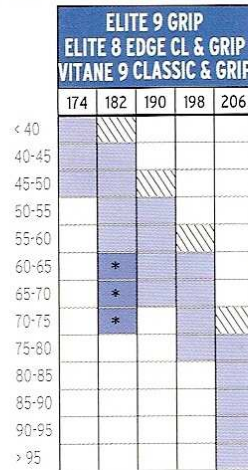

NORDIC WEIGHT CHART

BODYWEIGHT (KILOGRAMS)

CLASSIC

SKATE

COMBI

JUNIOR

CLASSIC
Ski length = Skier height + 10 to 20 cm

SKATE
Ski length = Skier height + 5 to 15 cm

ELITE

SNOWSCAPE

X-ADV

* EXTRASTIFF
FOR VERY GOOD SKIERS IN THEIR CATEGORY