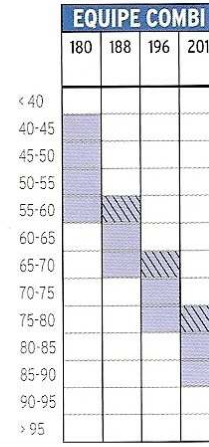

COMBI

JUNIOR

CLASSIC
Ski length = Skier height + 10 to 20 cm

SKATE
Ski length = Skier height + 5 to 15 cm