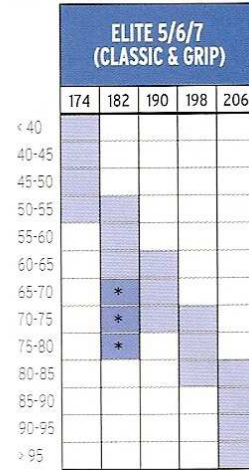

NORDIC WEIGHT CHART

BODYWEIGHT (KILOGRAMS)

CLASSIC

SKATE

COMBI

JUNIOR

CLASSIC
Ski length = Skier height + 10 to 20 cm

SKATE
Ski length = Skier height + 5 to 15 cm

ELITE

SNOWSCAPE

X-ADV

* EXTRASTIFF
FOR VERY GOOD SKIERS IN THEIR CATEGORY