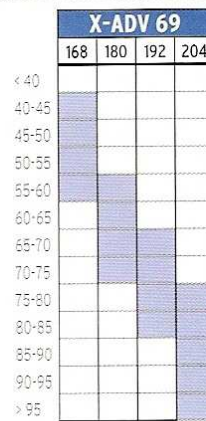

X-ADV

* EXTRASTIFF
FOR VERY GOOD SKIERS IN THEIR CATEGORY