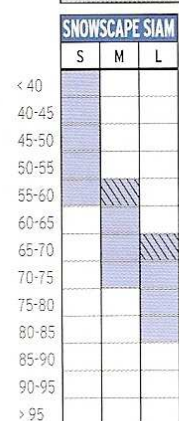

NORDIC WEIGHT CHART

BODYWEIGHT (KILOGRAMS)

CLASSIC

SKATE

COMBI

JUNIOR

CLASSIC
Ski length = Skier height + 10 to 20 cm

SKATE
Ski length = Skier height + 5 to 15 cm

ELITE

SNOWSCAPE

X-ADV

* EXTRASTIFF
FOR VERY GOOD SKIERS IN THEIR CATEGORY