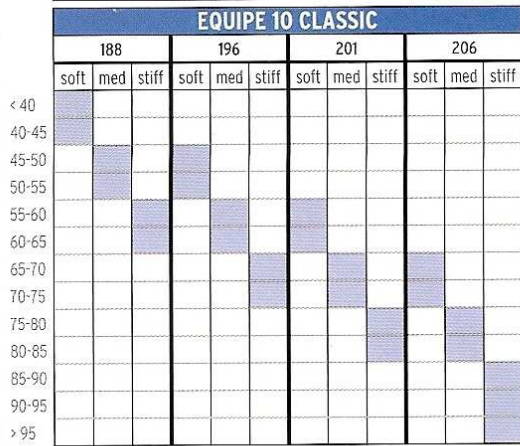

# NORDIC WEIGHT CHART

BODYWEIGHT (KILOGRAMS)

## CLASSIC