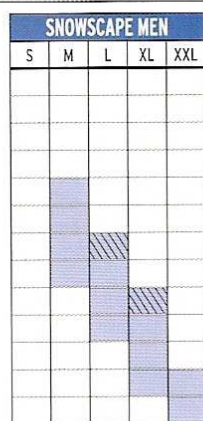

NORDIC WEIGHT CHART

BODYWEIGHT (KILOGRAMS)

CLASSIC

SKATE

COMBI

JUNIOR

CLASSIC
Ski length = Skier height + 10 to 20 cm

SKATE
Ski length = Skier height + 5 to 15 cm

ELITE

SNOWSCAPE

X-ADV

* EXTRASTIFF
FOR VERY GOOD SKIERS IN THEIR CATEGORY