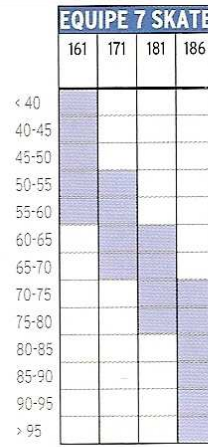

NORDIC WEIGHT CHART

BODYWEIGHT (KILOGRAMS)

CLASSIC

SKATE

COMBI

JUNIOR

CLASSIC
Ski length = Skier height + 10 to 20 cm

SKATE
Ski length = Skier height + 5 to 15 cm

ELITE

SNOWSCAPE

X-ADV

* EXTRASTIFF
FOR VERY GOOD SKIERS IN THEIR CATEGORY