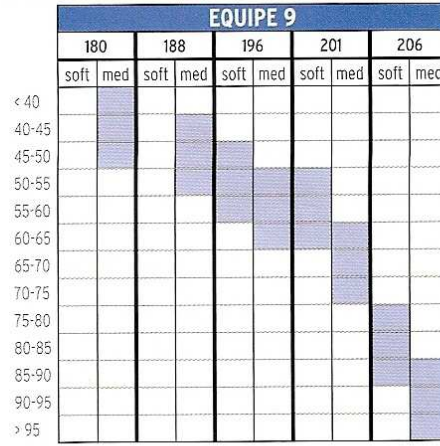

NORDIC WEIGHT CHART

BODYWEIGHT (KILOGRAMS)

CLASSIC