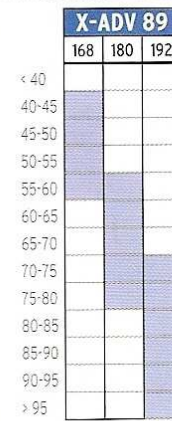

X-ADV

* EXTRASTIFF
FOR VERY GOOD SKIERS IN THEIR CATEGORY