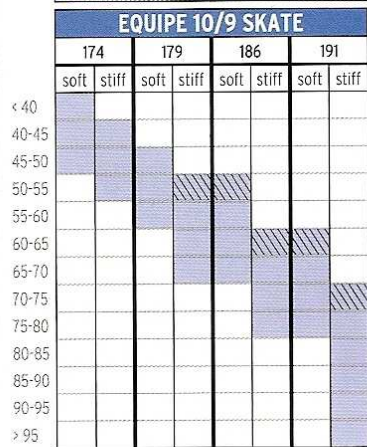

NORDIC WEIGHT CHART

BODYWEIGHT (KILOGRAMS)

CLASSIC

SKATE

COMBI

JUNIOR

CLASSIC
Ski length = Skier height + 10 to 20 cm

SKATE
Ski length = Skier height + 5 to 15 cm

ELITE

SNOWSCAPE

X-ADV

* EXTRASTIFF
FOR VERY GOOD SKIERS IN THEIR CATEGORY