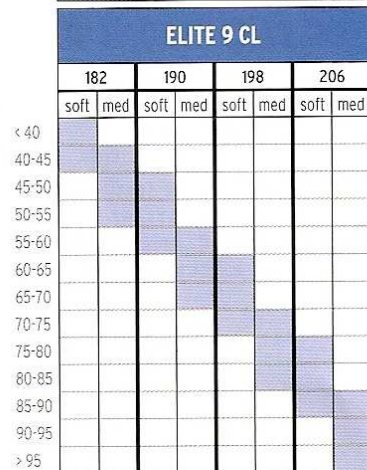

NORDIC WEIGHT CHART

BODYWEIGHT (KILOGRAMS)

CLASSIC

SKATE

COMBI

JUNIOR

CLASSIC
Ski length = Skier height + 10 to 20 cm

SKATE
Ski length = Skier height + 5 to 15 cm

ELITE

SNOWSCAPE

X-ADV

* EXTRASTIFF
FOR VERY GOOD SKIERS IN THEIR CATEGORY