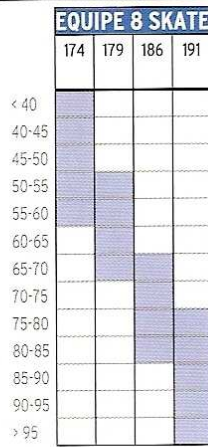

NORDIC WEIGHT CHART

BODYWEIGHT (KILOGRAMS)

CLASSIC

SKATE

COMBI

JUNIOR

CLASSIC
Ski length = Skier height + 10 to 20 cm

SKATE
Ski length = Skier height + 5 to 15 cm

ELITE

SNOWSCAPE

X-ADV

* EXTRASTIFF
FOR VERY GOOD SKIERS IN THEIR CATEGORY