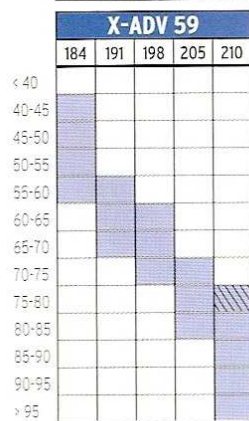

X-ADV

* EXTRASTIFF
FOR VERY GOOD SKIERS IN THEIR CATEGORY